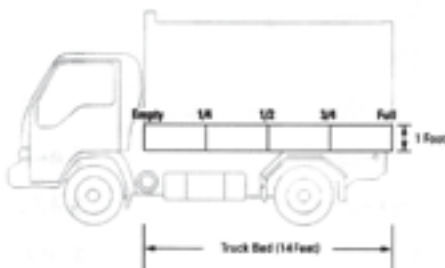

Big or Small We Trash It All!

*We have the largest
trucks in the industry.*

RATES:

Minimum Charge ...	\$94
1/8 Load	\$139
1/6 Load	\$209
1/4 Load	\$264
1/3 Load	\$304
3/8 Load	\$329
1/2 Load	\$362
5/8 Load	\$435
2/3 Load	\$475
3/4 Load	\$498
5/6 Load	\$539
7/8 Load	\$564
Full Load.....	\$599

BED LOAD

Minimum Charge .	\$199
1/2 Bed.....	\$305
3/4 Bed.....	\$405
Full Bed	\$500

FREE ESTIMATES

**Our rates include all of
the loading, clean up
and dumping fees.**

LICENSED & INSURED

Commercial & Residential • Same Day Service Available
Construction Debris • Renovation Debris
Old Appliances & Furniture • Yard Clean-ups
On-time service