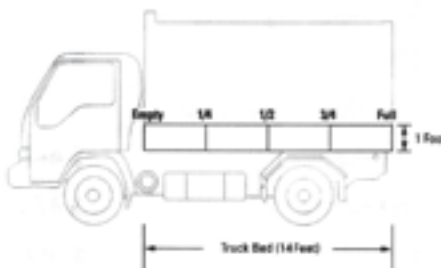

Big or Small We Trash It All!

*We have the largest
trucks in the industry.*

RATES:

Minimum Charge ...	\$94
1/8 Load	\$139
1/6 Load	\$209
1/4 Load	\$264
1/3 Load	\$304
3/8 Load	\$329
1/2 Load	\$362
5/8 Load	\$435
2/3 Load	\$475
3/4 Load	\$498
5/6 Load	\$539
7/8 Load	\$564
Full Load.....	\$599

BED LOAD

Minimum Charge .	\$199
1/2 Bed.....	\$305
3/4 Bed.....	\$405
Full Bed	\$500

FREE ESTIMATES

**Our rates include all of
the loading, clean up
and dumping fees.**

LICENSED & INSURED

Commercial & Residential • Same Day Service Available
Construction Debris • Renovation Debris
Old Appliances & Furniture • Yard Clean-ups
On-time service