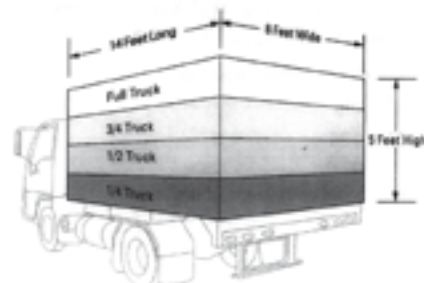

Volume

WE DO ALL THE WORK.
Sorting • Loading • Cleanup
Disposal and Weight charges

SURCHARGES

Empty Propane Tanks	$5
Tires without Rims	$5
Tires with Rims	$7
Computer Equipment....	$10
Electronics w/ Screens .	$15
Freon Removal	$25